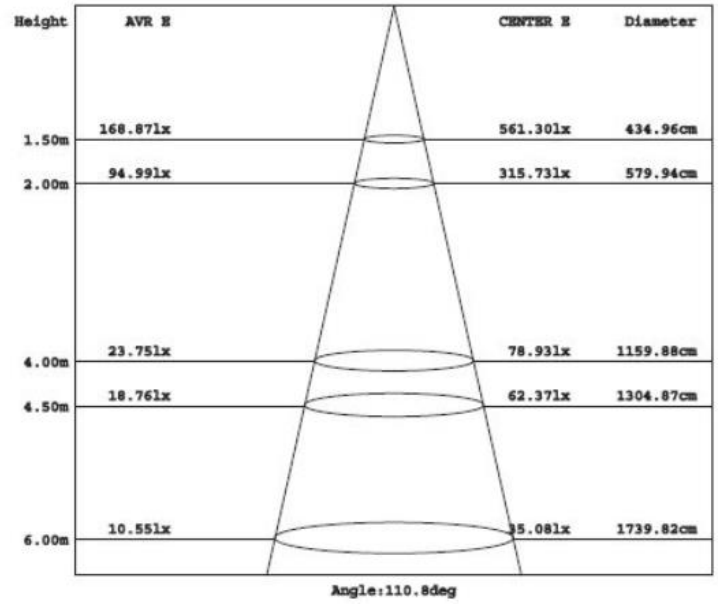

23940-1/2/3

LED panel 300x1200

colour	ww/nw/cw
colour temp	2800-6500K
power factor	>0.95
dimnable	no
input voltage	AC 85-265V
cri	>80
efficacy l/w	90-95 lm/w
total lumen	3600-3800-4320-4560 lm
life time	50.000 hrs
beam angle	120 deg
wattage	40 watt – 48 watt
driver type	isolated ic driver
replacement for	fixture + 2 x Tube 120 cm
length x width	300 x 1200 mm
height	1,1 cm
led type	SMD2835
frame	AL6063 aluminium
panel front	frosted pvc
certificates	tüv / CE/rohs
warranty	3 years

RAW LED B.V.

Hellingweg 134 | 2583 DX The Hague | The Netherlands

T +31(0)70 322 54 73 | F +31(0)70 322 54 73 | info@rawled.com | www.rawled.com

Light output

raw *led*

Dimensions

raw led

Packaging

5 boxes in an outside box

127*36*24cm

Five panels in a box