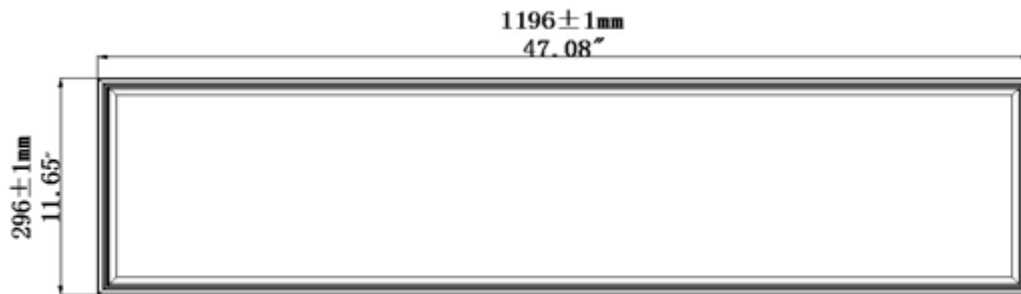

Dimensions