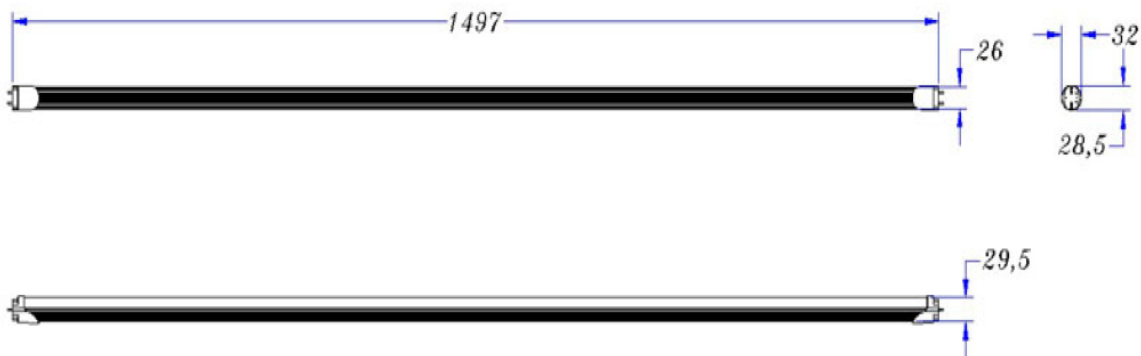

RAW LED B.V.

Hellingweg 134 | 2583 DX The Hague | The Netherlands

T +31(0)70 322 54 73 | F +31(0)70 358 41 80 | info@rawled.com | www.rawled.com

raw ^{led}

Light output

	Center Beam Lux ^{1,2}	Beam Width
0.5 m	872 lx	2 x 1 m
1.0 m	348 lx	5 x 3 m
1.5 m	189 lx	7 x 4 m
2.0 m	116 lx	10 x 6 m
2.5 m	76 lx	12 x 7 m
m	55 lx	15 x 9 m

Beam Angle: 135° x 110°
Field Angle: 180° x 160°

Notes:

1. For footcandle, fc multiply lux by 0.09
2. Lux multiplier: 6500K - 1.00
4500K - 0.90
3000K - 0.70
Clear - 1.09

Dimensions

Note: Dimensions in mm

raw ^{led}