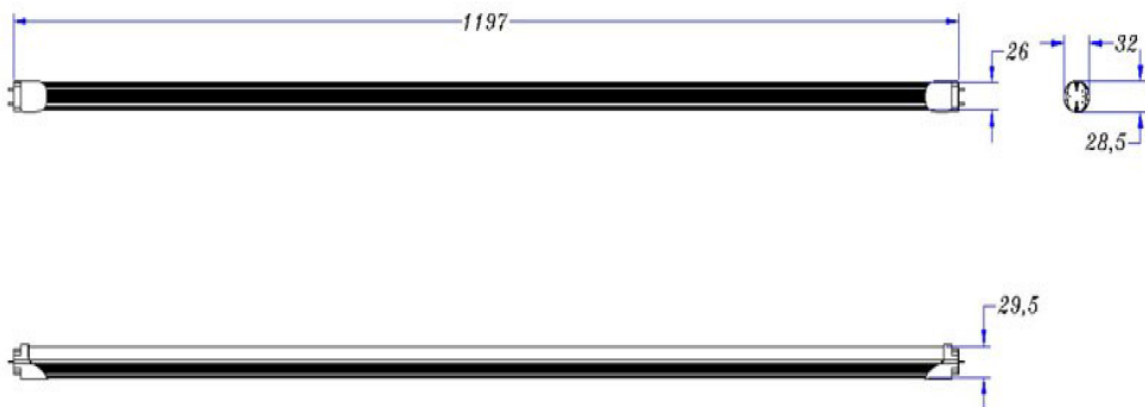

raw led

Packaging

1. Quantity / Carton: 25 pieces
2. Carton dimension (L x W x H): 645 x 210 x 210mm

12028-1/2/3

Led tube budget line 120 cm 18W

colour	ww-nw-cw
colour temp	3000-4500-6500K
base	g13
power factor	>0.90
voltage	100 -240vac
efficacy l/w	90-100 lm/w
total lumen	1620-1800 lm
cri	>80
life time	50.000 hrs
beam angle	120 deg
wattage	18 watt
replacement for	T1 120 cm
diameter ø	26 mm
length	120 cm
panel front	frosted pvc
certificates	ce/rohs
warranty	3 years

RAW LED B.V.

Hellingweg 134 | 2583 DX The Hague | The Netherlands

T +31(0)70 322 54 73 | F +31(0)70 358 41 80 | info@rawled.com | www.rawled.com

raw ^{led}

Light output

	Center Beam Lux ^{1,2}	Beam Width
0.5 m	826 lx	2 x 1 m
1.0 m	311 lx	5 x 3 m
1.5 m	162 lx	7 x 4 m
2.0 m	98 lx	10 x 6 m
2.5 m	64 lx	12 x 7 m
m	46 lx	15 x 9 m

Beam Angle: 135° x 110°
 Field Angle: 180° x 160°

Notes:

1. For footcandle, fc multiply lux by 0.09
2. Lux multiplier:
 - 6500K - 1.00
 - 4500K - 0.90
 - 3000K - 0.70
 - Clear - 1.09

Dimensions

Note: Dimensions in mm