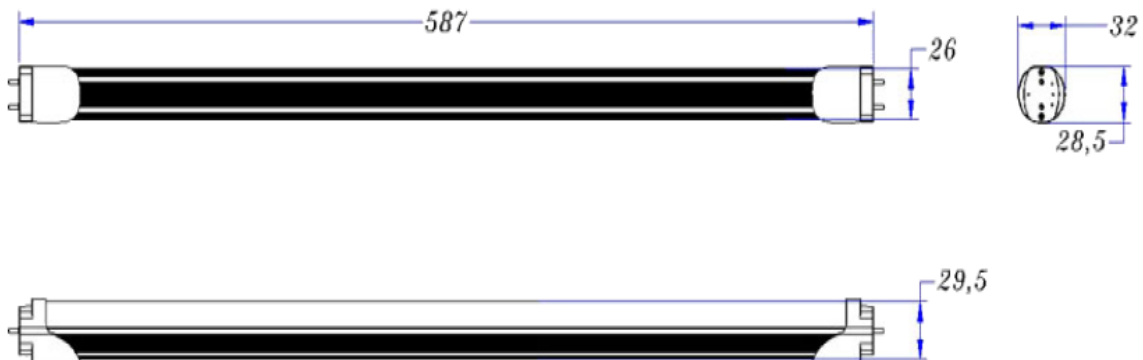

16112-1/2/3

Led tube budget line 60 cm 10W

colour	ww-nw-cw
colour temp	3000-4500-6500K
base	g13
power factor	>0.90
voltage	100 -240vac
efficacy l/w	90-100 lm/w
total lumen	900-1000 lm
cri	>80
life time	50.000 hrs
beam angle	120 deg
wattage	10 watt
replacement for	Tl 60 cm
diameter ø	26 mm
length	60 cm
panel front	frosted pvc
certificates	ce/rohs
warranty	3 years

RAW LED B.V.

Hellingweg 134 | 2583 DX The Hague | The Netherlands

T +31(0)70 322 54 73 | F +31(0)70 358 41 80 | info@rawled.com | www.rawled.com

Light output

	Center Beam Lux ^{1,2}	Beam Width
0.5 m	580 lx	2 x 1 m
1.0 m	182 lx	5 x 3 m
1.5 m	89 lx	7 x 4 m
2.0 m	51 lx	10 x 6 m
2.5 m	32 lx	12 x 7 m
m	23 lx	15 x 9 m

Beam Angle: 135° x 110°
Field Angle: 180° x 160°

Notes:

1. For footcandle, fc multiply lux by 0.09
2. Lux multiplier: 6500K - 1.00
4500K - 0.90
3000K - 0.70
Clear - 1.09

Dimensions

Notes:

1. Dimensions shown in mm.

raw led

Packaging

1. Quantity / Carton: 25 pieces
2. Carton dimension (L x W x H): 645 x 210 x 210mm

12028-1/2/3

Led tube budget line 120 cm 18W

colour	ww-nw-cw
colour temp	3000-4500-6500K
base	g13
power factor	>0.90
voltage	100 -240vac
efficacy l/w	90-100 lm/w
total lumen	1620-1800 lm
cri	>80
life time	50.000 hrs
beam angle	120 deg
wattage	18 watt
replacement for	T1 120 cm
diameter ø	26 mm
length	120 cm
panel front	frosted pvc
certificates	ce/rohs
warranty	3 years